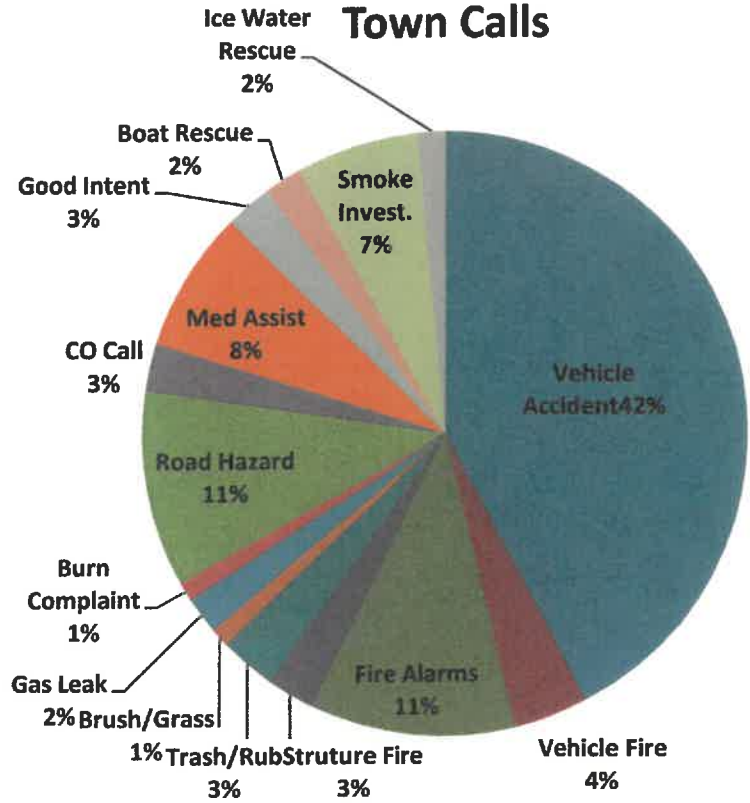

Town of Swanton

MVA	84
Vehicle Fire	8
Fire Alarms	22
Structure Fire	5
Trash/Rub	6
Brush/Grass	2
Gas Leak	4
Burn Complaint	2
Road Hazard	21
CO Incident	5
Hazmat	0
Medical Assist	15
Good Intent	5
Boat Rescue	4
Smoke Invest.	13
Ice Water Rescue	3
Total	199

Town
66%

Mutual Aid 28
9.50%

Town Calls

Village of Swanton

MVA	20
Vehicle Fire	0
Fire Alarms	12
Structure Fire	2
Trash/Rub	3
Brush/Grass	0
Gas Leak	3
Burn Complaint	3
Road Hazard	5
CO Incident	8
Hazmat	0
Medical Assist	11
Good Intent	3
Boat Rescue	0
Smoke Invest.	4
Ice Water Rescue	0
Total	74

Village
24.50%

Total 301

Village Calls

Total Calls

	2024
Vehicle Accident	104
Vehicle Fire	8
Fire Alarms	34
Structure Fire	7
Trash/Rub	9
Brush/Grass	2
Gas Leak	7
Burn Complaint	5
Road Hazard	26
CO Incident	13
Medical Assist	26
Good Intent	8
Mutual Aid	28
Boat Rescue	4
Smoke Invest.	17
Ice Water Rescue	3
Total	301