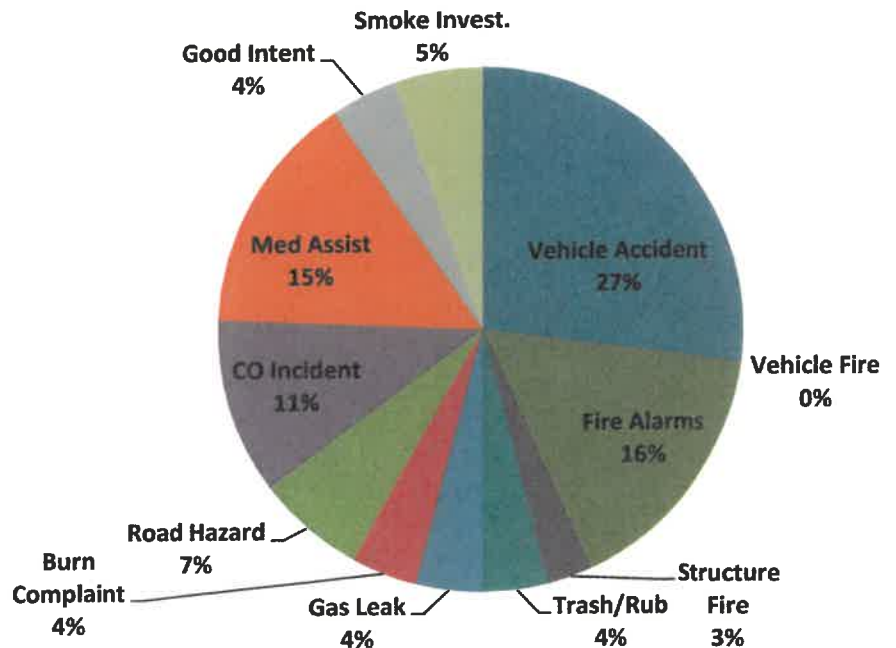

Town
66%

Mutual Aid 28
9.50%

Town Calls

Village of Swanton

MVA	20
Vehicle Fire	0
Fire Alarms	12
Structure Fire	2
Trash/Rub	3
Brush/Grass	0
Gas Leak	3
Burn Complaint	3
Road Hazard	5
CO Incident	8
Hazmat	0
Medical Assist	11
Good Intent	3
Boat Rescue	0
Smoke Invest.	4
Ice Water Rescue	0
Total	74

Village
24.50%

Total 301

Village Calls

Total Calls

	2024
Vehicle Accident	104
Vehicle Fire	8
Fire Alarms	34
Structure Fire	7
Trash/Rub	9
Brush/Grass	2
Gas Leak	7
Burn Complaint	5
Road Hazard	26
CO Incident	13
Medical Assist	26
Good Intent	8
Mutual Aid	28
Boat Rescue	4
Smoke Invest.	17
Ice Water Rescue	3
Total	301