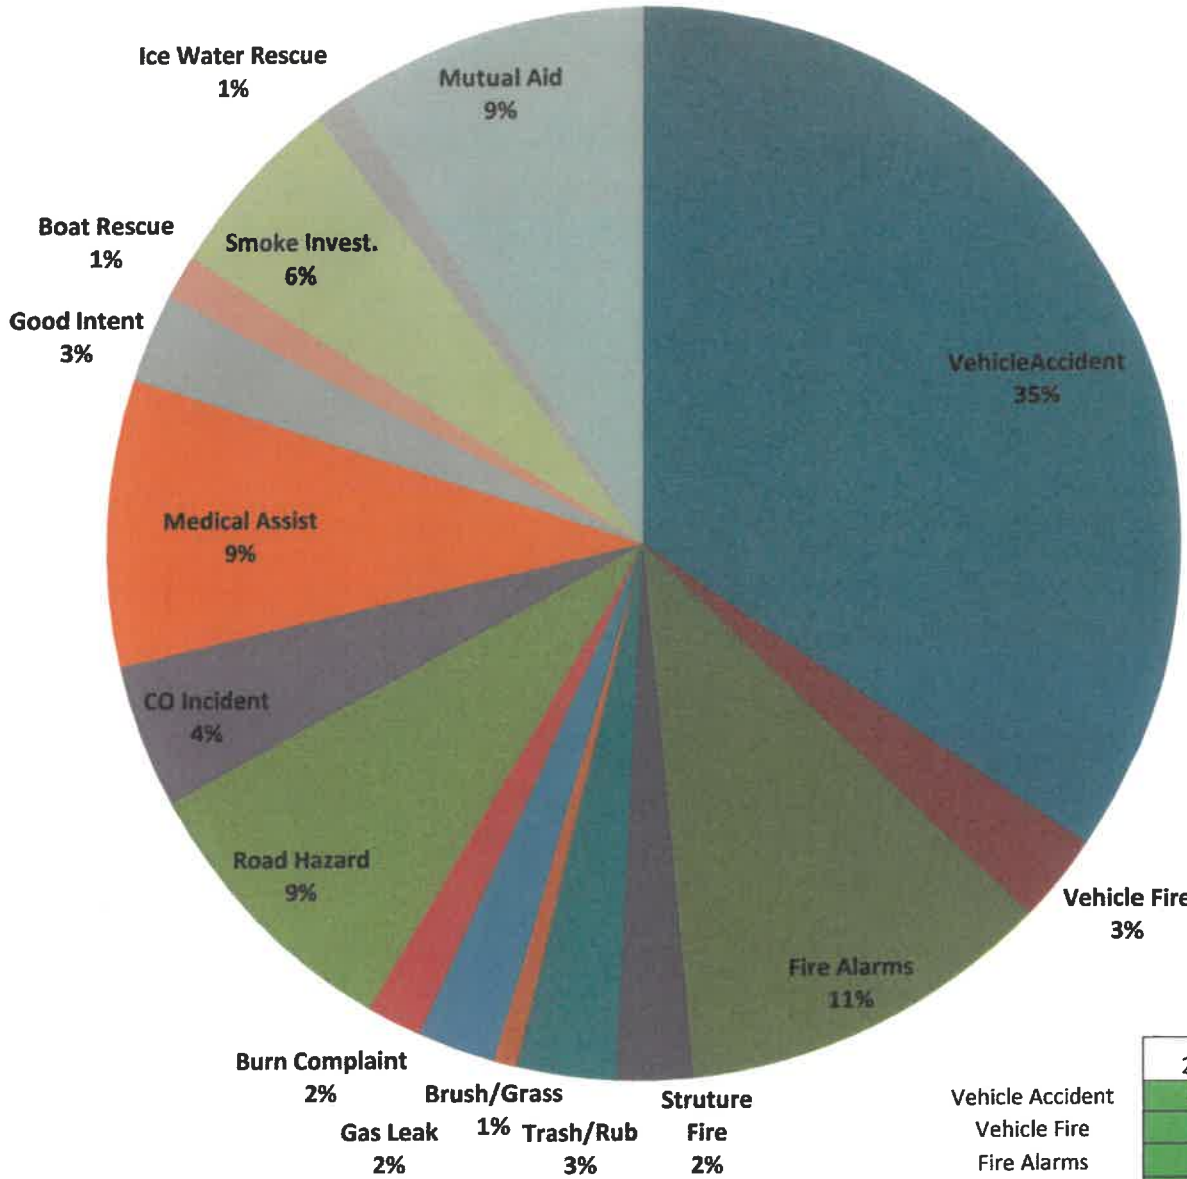

Town
66%

Mutual Aid 28
9.50%

Town Calls

Village of Swanton

MVA	20
Vehicle Fire	0
Fire Alarms	12
Structure Fire	2
Trash/Rub	3
Brush/Grass	0
Gas Leak	3
Burn Complaint	3
Road Hazard	5
CO Incident	8
Hazmat	0
Medical Assist	11
Good Intent	3
Boat Rescue	0
Smoke Invest.	4
Ice Water Rescue	0
Total	74

Village
24.50%

Total 301

Village Calls

Total Calls

	2024
Vehicle Accident	104
Vehicle Fire	8
Fire Alarms	34
Structure Fire	7
Trash/Rub	9
Brush/Grass	2
Gas Leak	7
Burn Complaint	5
Road Hazard	26
CO Incident	13
Medical Assist	26
Good Intent	8
Mutual Aid	28
Boat Rescue	4
Smoke Invest.	17
Ice Water Rescue	3
Total	301