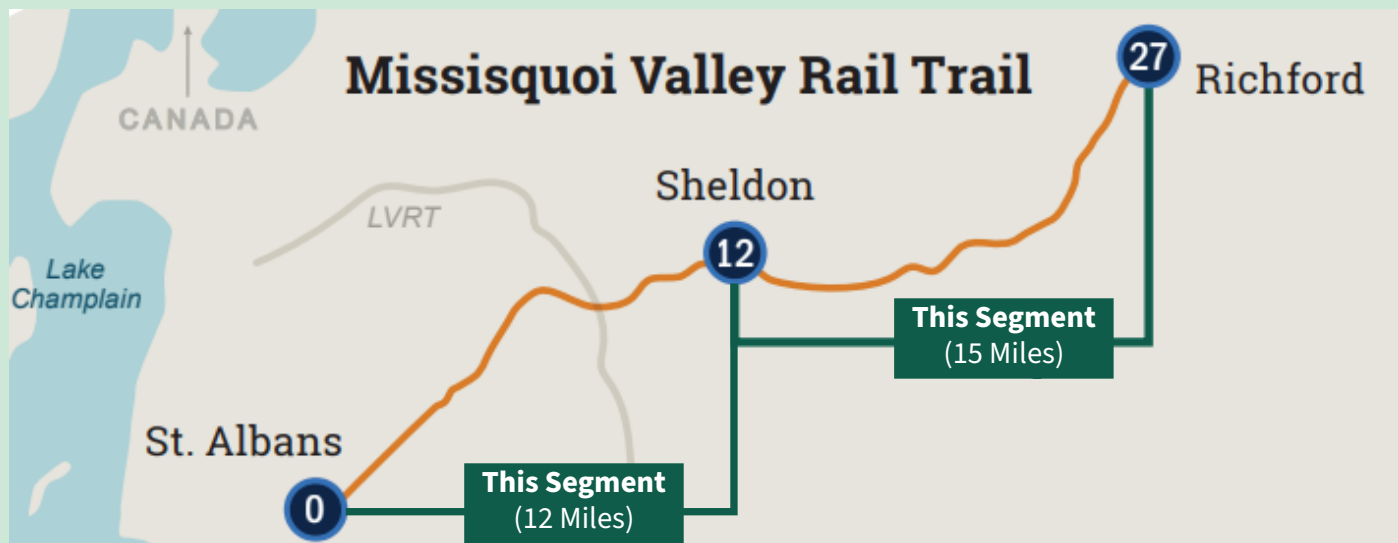

# MISSISQUOI VALLEY

Development of an updated management plan for the Missisquoi Valley Rail Trail is underway. The plan aims to help define the next era of the trail system through a community-led vision and goal-oriented strategies that will foster connection to the local community, spur economic activity, and enable future investment in this community asset. We encourage community input to help align the plan with the vision and experience of those who utilize and cherish the trail - please share your thoughts via the link or QR code provided below.

## WE WANT TO HEAR FROM YOU!

To provide input on the trail please scan the QR code to the right or go to <https://tinyurl.com/MVRTInputTool>.

To learn more about the plan process and upcoming engagement opportunities go to <https://railtrails.vermont.gov/information/management-plan/>.